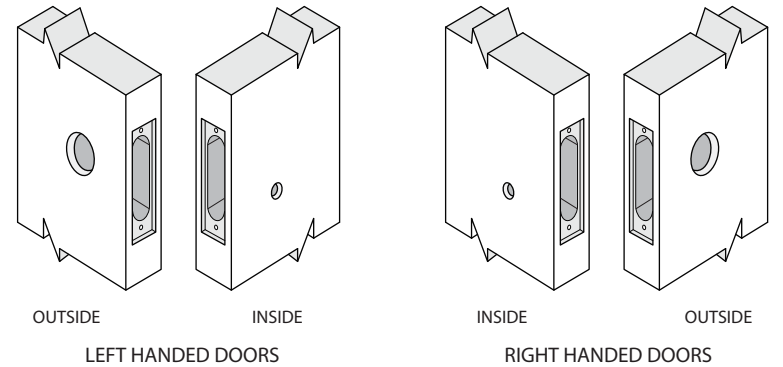

DOOR PREPARATION CHART				
ITEM NO.	OUTSIDE		INSIDE	
	CYLINDER HOLE A	THUMBTURN HOLE B	CYLINDER HOLE A	THUMBTURN HOLE B
SM4608	●			●
● Indicates positions that needs to be drilled.				

CALROYAL PRODUCTS, INC.